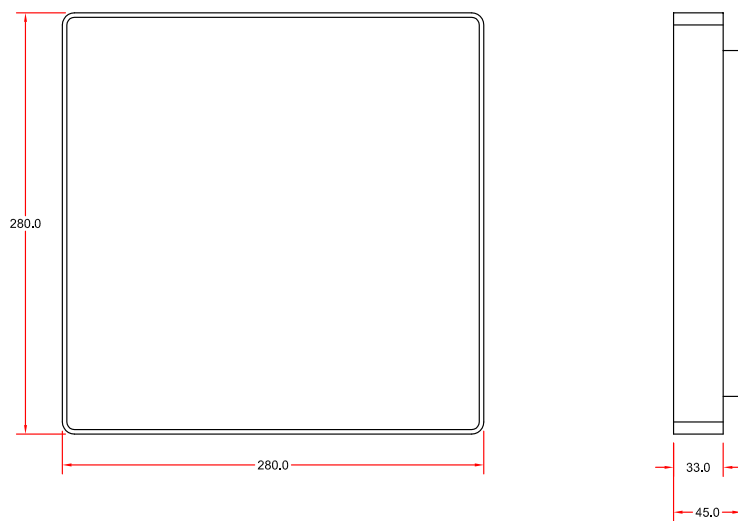

Ordering data

Part Number	Product Description	*Colour (K) Temperature	Watt (W)	Lumen Output (lm)	CRI	Dimensions (mm)	Beam Angle
FTD-BHSQYO-*K-15W	Bulk Head	3000/4000/5000	15W	2400	80	58x24.5x24.6	120
FTD-BHSQYO-*K-18W	Bulk Head	3000/4000/5000	18W	2800	80	58x30.5x30.6	120
FTD-BHSQYO-*K-24W	Bulk Head	3000/4000/5000	24W	3200	80	58x33.5x35.6	120

Dimensions [mm]

Globally trusted supplier of outdoor and indoor LED luminaires
As experts in the field of LED lighting, we partner with pioneers and visionary manufacturers who share both our focus and ambition to produce innovation in energy saving products