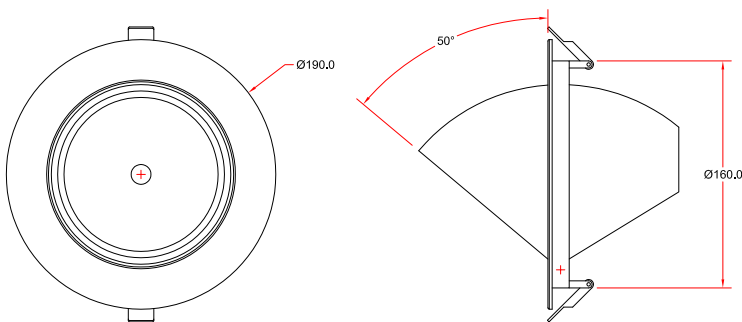

Dimensions [mm]

Globally trusted supplier of outdoor and indoor LED luminaires
As experts in the field of LED lighting, we partner with pioneers and visionary manufacturers who share both our focus and ambition to produce innovation in energy saving products